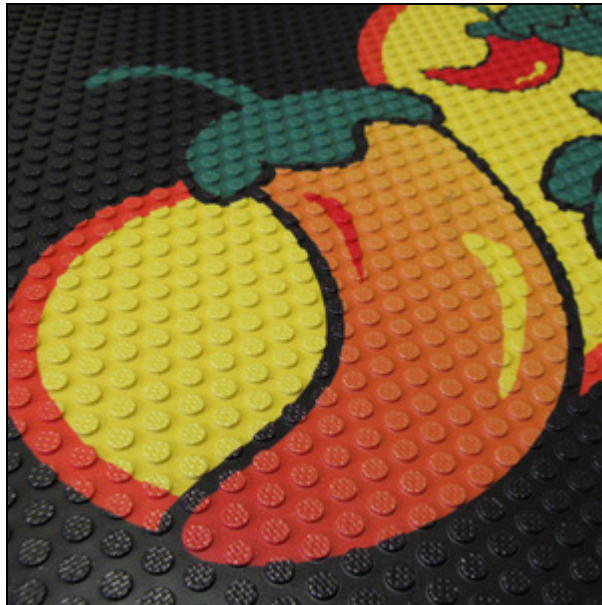

152 Rollins Avenue #102

Rockville, MD 20852

800-762-9010

240-780-3309 (fax)

<http://www.waterhogfloormats.com>

All-Rubber Logo Floor Mats

All-Rubber Logo Floor Mats are nitrile rubber custom logo mats. The logo is sealed and bonded to provide an attractive, heavy-duty door mat. These logo mats also feature containment borders that protect floors by trapping dirt, oil and water.

- Constructed from industrial-grade, 100% Nitrile rubber.
- Mats are slip-resistant, even when wet.
- Perfect logo mats for use both inside and out.
- Bi-level surface design scrapes dirt and debris and traps water within this mat's containment borders to prevent the surrounding floors from getting dirty and wet.
- Simply shake or hose off to clean.

Primary Colors (Used to make full color pallet)

Black

Dark Grey

Silver

Chocolate

Dark Gold

Suede

Purple