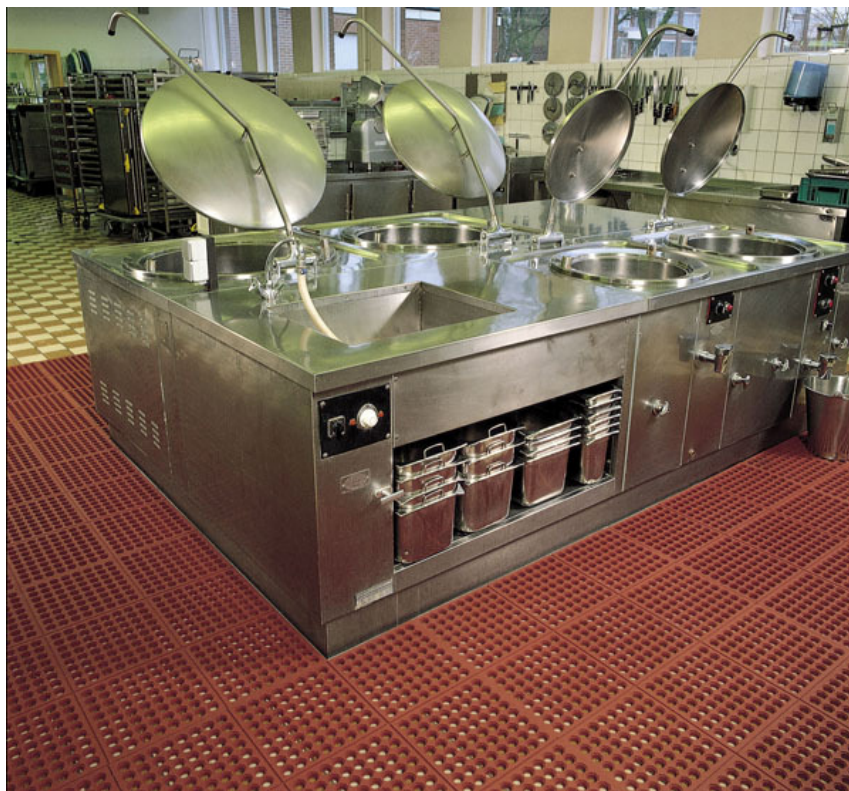

## Cushion Ease Kitchen Mat Tiles

With Cushion Ease Kitchen Mat Tiles you can easily create custom configurations on-site. The tiles are made from a resilient rubber compound and provide for maximum support and exceptional fatigue relief.

- These mats have a large-hole drainage design which keeps moisture and debris free from worker platform.
- Available 3/4" thick.
- Black mat which is grease-resistant and carries a 1-year warranty.
- Red mat with extra nitrile content is grease-proof and carries a 3-year warranty.