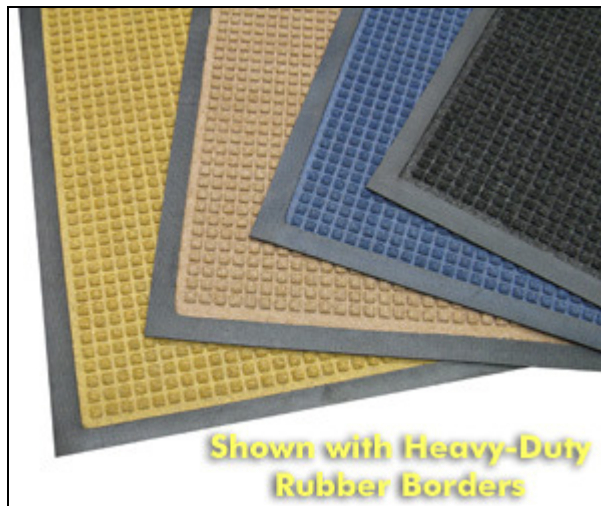

Waterhog Classic Entrance Mats

Waterhog Mats are the most popular entrance mats in the industry. Due to their raised square design, Waterhog floor mats are extremely aggressive in scraping shoes clean of all grit, grime and water. The Waterhog mat also features a water dam border that holds up to 1.5 gallons of water per square yard.

- Waterhog mats feature a unique raised square pattern which effectively removes dirt and moisture from feet
- Surface of the Waterhog floor mats are constructed from an anti-static polypropylene fabric that dries quickly and will not fade or rot, making it a perfect floor mat for indoor or outdoor applications
- The Waterhog mats are rubber backed and bordered, providing for long life
- It is easy to clean the Waterhog mats, simply use vacuum, extraction cleaning methods, or hose off and hang to dry
- Waterhog Classic Entrance Mats are now made with 20% post-consumer recycled content.
- ADA Compliant