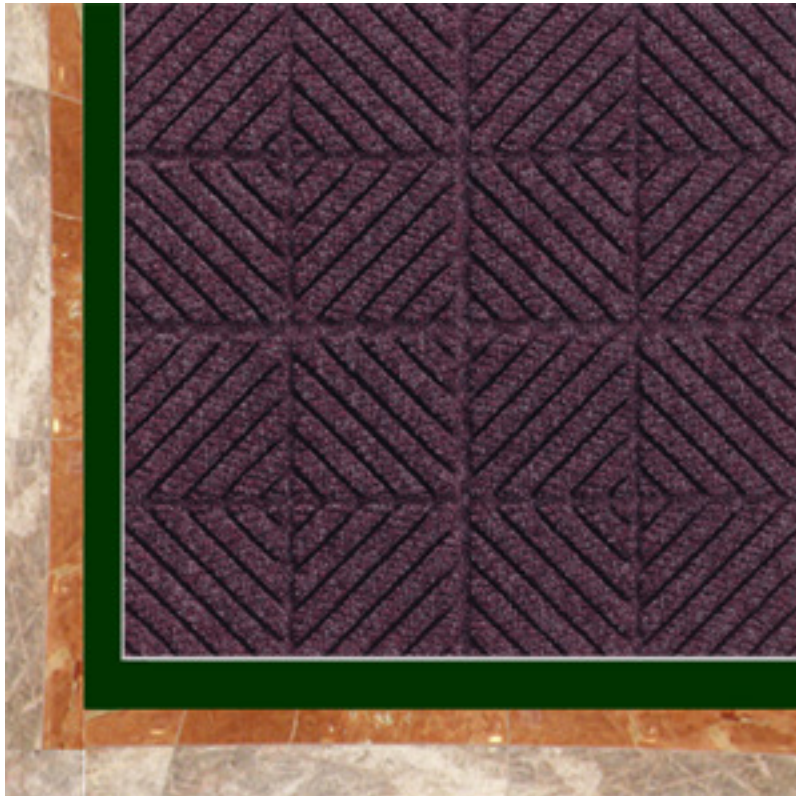

Waterhog Diagonal Floor Mat Tiles

Waterhog Mat Tiles are the most popular entrance mats in the industry. Due to their raised square, or "waffle" design, these entrance floor mats are extremely aggressive in scraping shoes clean of all grit, grime and water.

- The surface of the waterhog floor tiles are constructed from an anti-static polypropylene fabric that dries quickly and will not fade or rot, making it a perfect floor mat for indoor or outdoor applications. The waterhog tiles are rubber backed, providing for long life.
- These mats are easy to clean the waterhog mat tiles, simply use vacuum, extraction cleaning methods, or hose off and hang to dry.
- 1/4" thick, 16 15/16" x 16 15/16" tiles, 12 tiles per box (23.9 total sqft).
- 7/16" thick, 18" x 18" tiles, 10 tiles per box (19.9 total sqft).