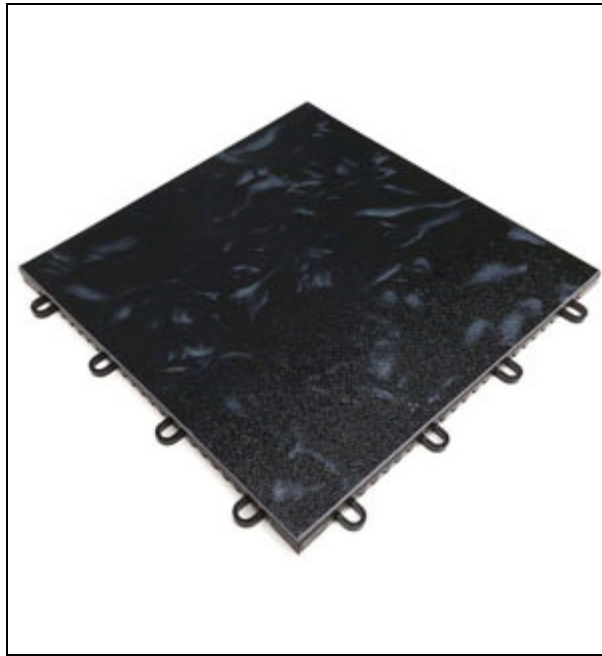

Luxury Black Marble Dance Floor Tiles

Luxury Black Marble Dance Floor Tiles allow you to create a custom, safe, durable floor surface that protects the layer underneath and covers any existing imperfections. Portable Dance Floor Tiles easily connect together and are perfect for both standard sizes/shapes and fully custom floor configurations. These tiles are easy to assemble without tools - and your event space is ready to go in minutes.

Luxury black marble surface looks great in any setting!

- 100% waterproof: never worry about spills or moisture; these dance tiles are perfect for use outside and inside.
- 12" x 12" interlocking floor tiles which are 1/2" thick.
- 3" deep reducers (ie, beveled edges) are available.
- Compatible with similar dance tiles: mix & match colors to create virtually any design.
- 4 attachment-point design prevents these tiles from wobbling, shaking or separating under heavy traffic.

Item No: LMDFIT

Standard Sizes (Approximate)

Size	Qty. 1-500	Qty. 501-1000	Qty. 1001-2500	Qty. 2501-5000
12" x 12" Tile	\$6.99	\$6.95	\$6.90	\$6.85
Male Edge	\$3.79	\$3.77	\$3.75	\$3.73
Male Corner Edge	\$3.79	\$3.77	\$3.75	\$3.73
Female Edge	\$3.79	\$3.77	\$3.75	\$3.73
Female Corner Edge	\$3.79	\$3.77	\$3.75	\$3.73

Standard Colors

Luxury Black Marble