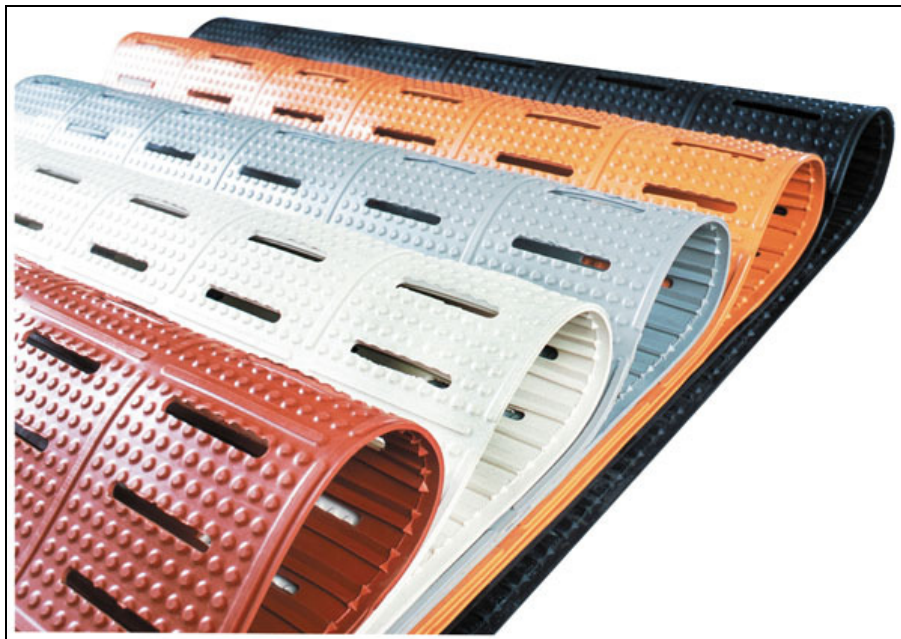

AMERICAN FLOOR MATS walk well

152 Rollins Avenue #102
Rockville, MD 20852
800-762-9010
240-780-3309 (f)
<http://www.americanfloormats.com>

Versa Runner Kitchen Mats

This is the industry's first, and most durable, rubber kitchen runner mat which features slotted holes for drainage, a wiper blade underside for traction, and a raised knob surface to enhance comfort.

- Great for kitchen areas where continuous length is needed.
- All colors are grease-proof featuring 100% nitrile rubber.
- Available 3/8" thick.
- Easy to cut on-site for custom configuration.

Item No: KVR

Standard Sizes (Approximate)

Size	Qty. 1	Qty. 2-10	Qty. 11-25
2' x 4'	\$92.16	\$91.28	\$90.72
2' x 5'	\$115.20	\$114.10	\$113.40
2' x 8'	\$184.32	\$182.56	\$181.44
2' x 10'	\$230.40	\$228.20	\$226.80
3' x 4'	\$138.24	\$136.92	\$136.08
3' x 5'	\$172.80	\$171.15	\$170.10
3' x 8'	\$276.48	\$273.84	\$272.16
3' x 10'	\$345.60	\$342.30	\$340.20
4' x 4'	\$184.32	\$182.56	\$181.44
4' x 5'	\$230.40	\$228.20	\$226.80
4' x 8'	\$368.64	\$365.12	\$362.88
4' x 10'	\$460.80	\$456.40	\$453.60
2' x 60'	\$1,255.20	\$1,253.08	\$1,250.98
3' x 60'	\$1,882.80	\$1,880.31	\$1,878.05
4' x 60'	\$2,510.40	\$2,507.15	\$2,504.12

White